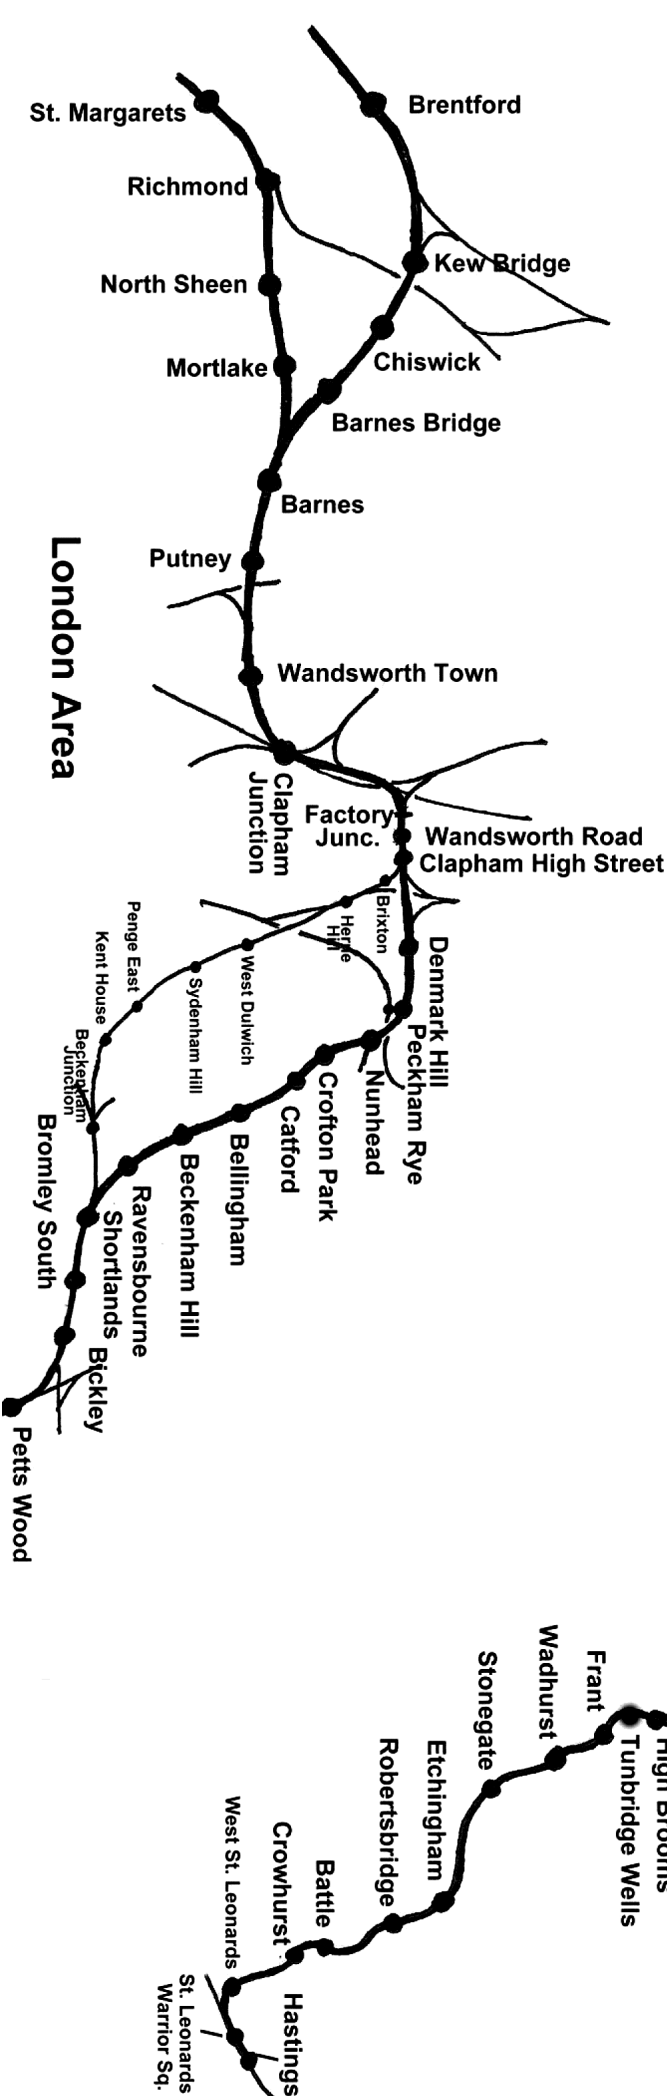

WESTERN FORESTER
Saturday 15th September 2012

Not to Scale

WESTERN FORESTER

Saturday 15th September 2012

WESTERN FORESTER

Not to Scale