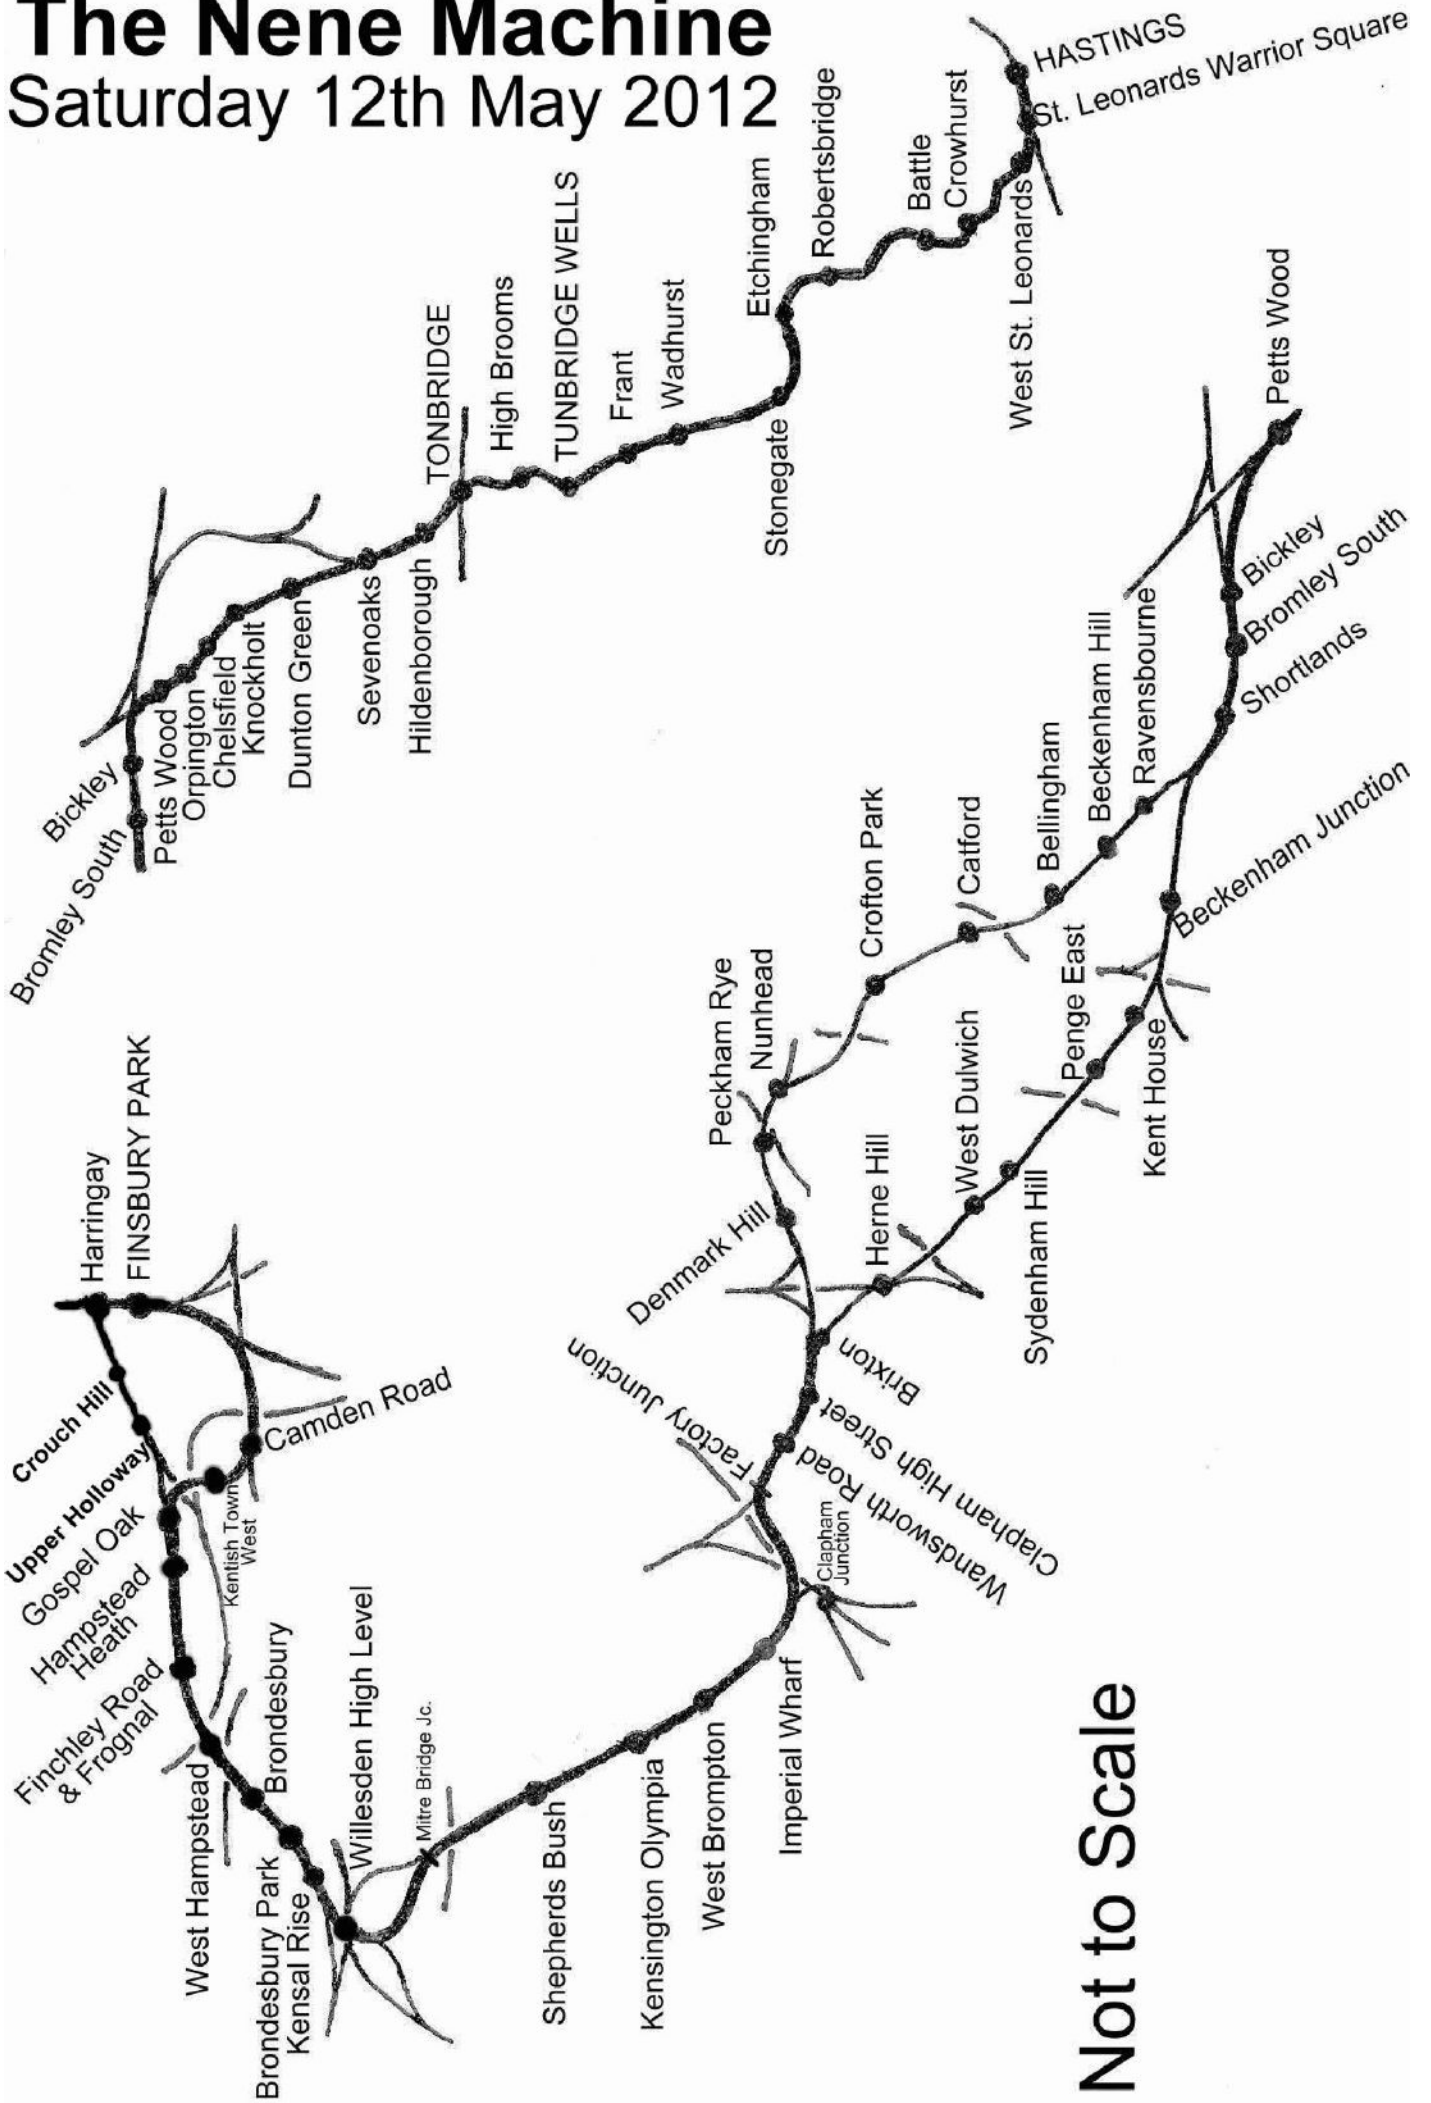

The Nene Machine

Saturday 12th May 2012

Not to Scale

THE NENE MACHINE

Saturday 12th May 2012

Not to Scale