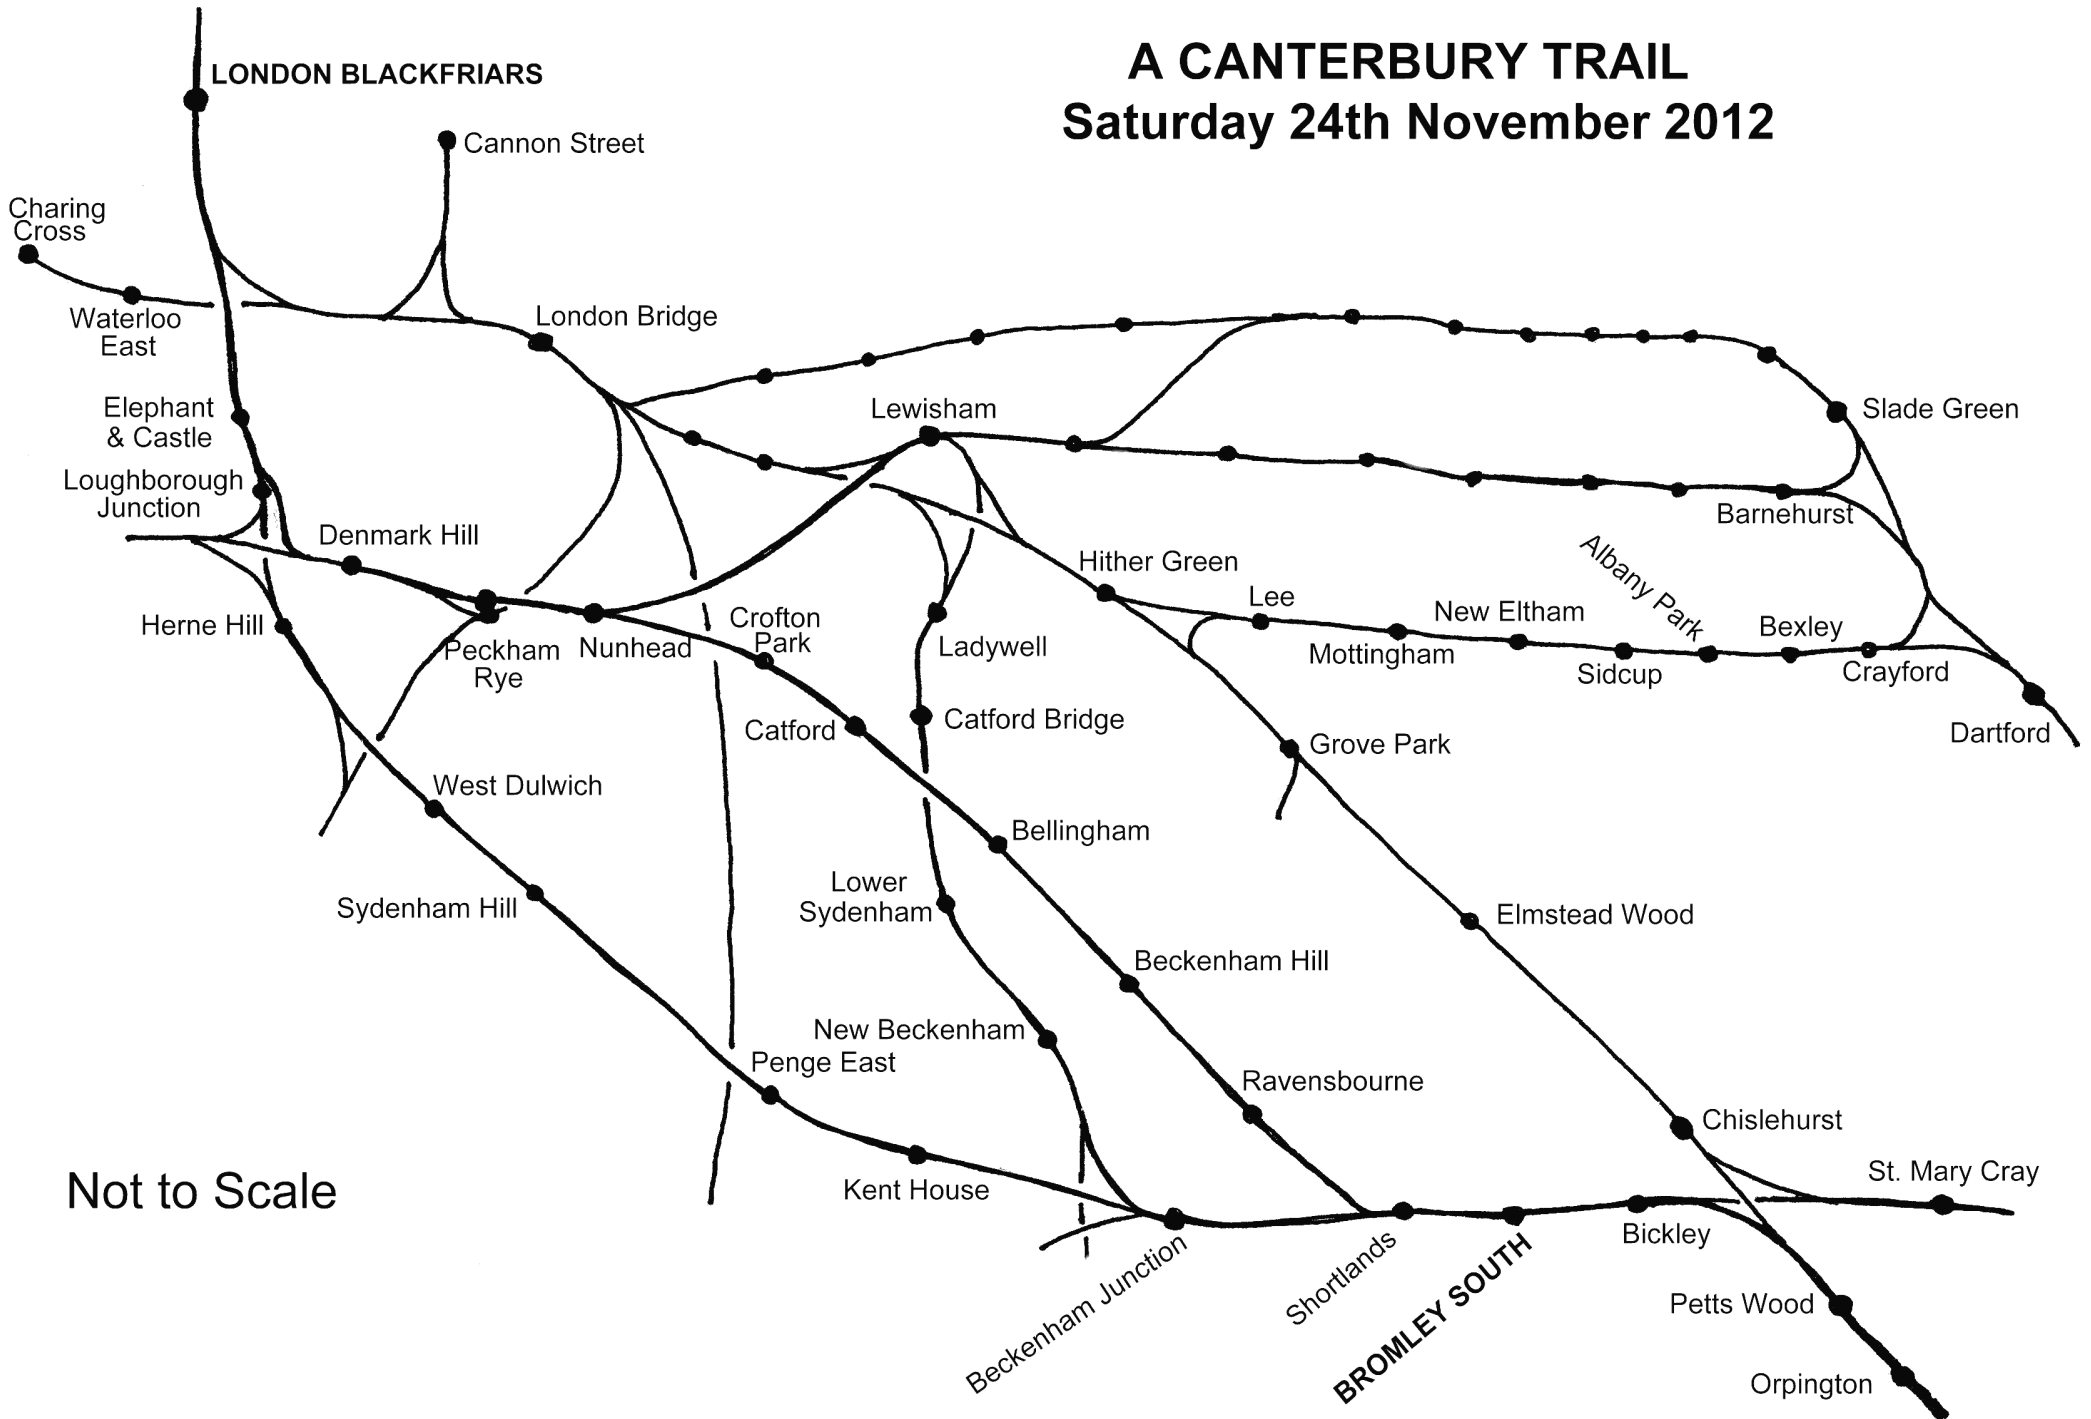

Not to Scale

A CANTERBURY TRAIL
Saturday 24th November 2012

A CANTERBURY TRAIL

Saturday 24th November 2012

Not to Scale